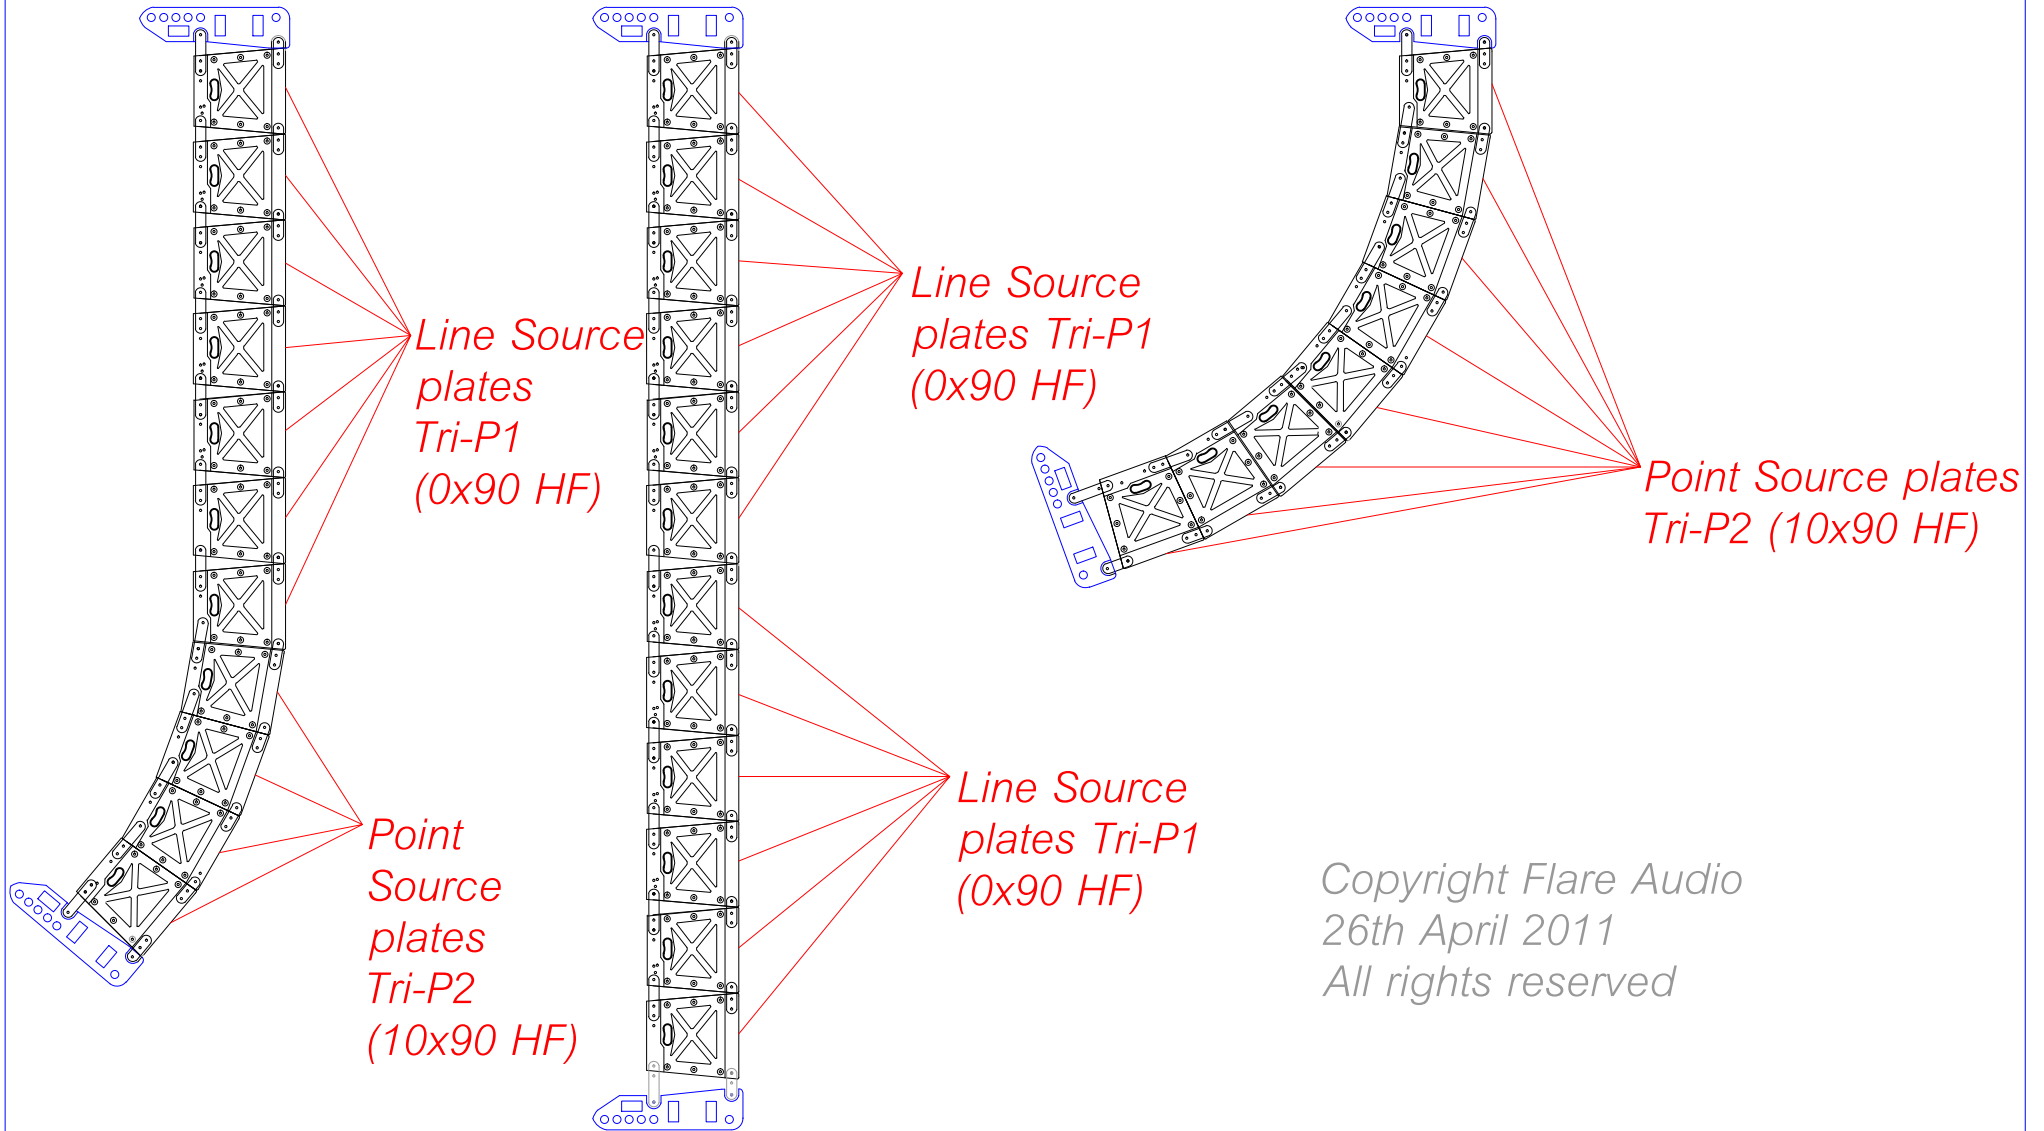

# Triwave i10 Fly System

Line Array setup

Line Source Setup

Point Source Setup

Copyright Flare Audio  
26th April 2011  
All rights reserved